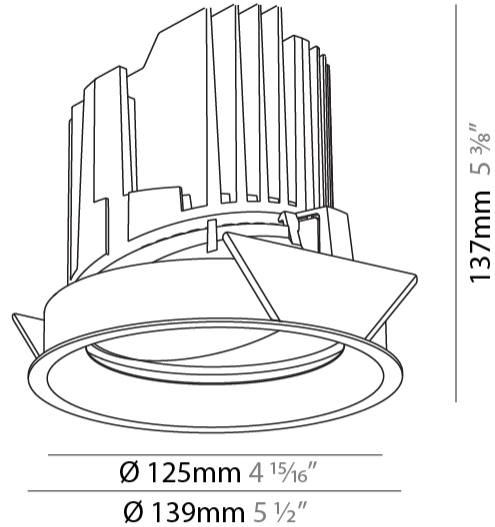

GENERAL

Series: Bioniq
 Subseries: Bioniq Round Adjustable
 Brand: Prolicht
 Division: Architectural
 Mounting Type: Recessed
 Mounting Location: Ceiling
 Subcategory: Downlight

PHYSICAL

Shape: Round
 Diameter (mm): 139
 Diameter (in): 5 1/2
 Height (mm): 137
 Height (in): 5 3/8
 Ceiling Thickness (mm): 10 / 12.5 / 15
 Ceiling Thickness (in): 3/8 or 1/2 or 9/16
 Min. Recessing Depth (mm): 150
 Min. Recessing Depth (in): 5 7/8
 Light Distribution: Adjustable / Downlight
 Weight (kg): 0.805
 Weight (lbs): 1.77
 Fixture Finish: SSR / BKV / CWI / CRY / HAB / UFT / ITA / RUA / FTG / MYG / LOD / PUS / FRO / FUP / KIA / POP / BLS / SPG / MEY / GOH / GUM / CHC / COM / ABZ / JAG / OBR / MOS / ROR
 Fixture Material: Aluminum Die Cast
 Cut-out Measurements: 130mm / 5 1/8"

OPTICAL

Reflector°: 10
 Optic°: Lens Pack - No Lens
 Adjustability: Rotational 355°; Tilt 30°

RATINGS AND CERTIFICATIONS

Certified By: CSA Certified to UL and CSA Standards
 IP rating: IP20

	130mm 5 1/8"	150mm 5 7/8"	10 15mm 3/8" 9/16"	30°	355°	